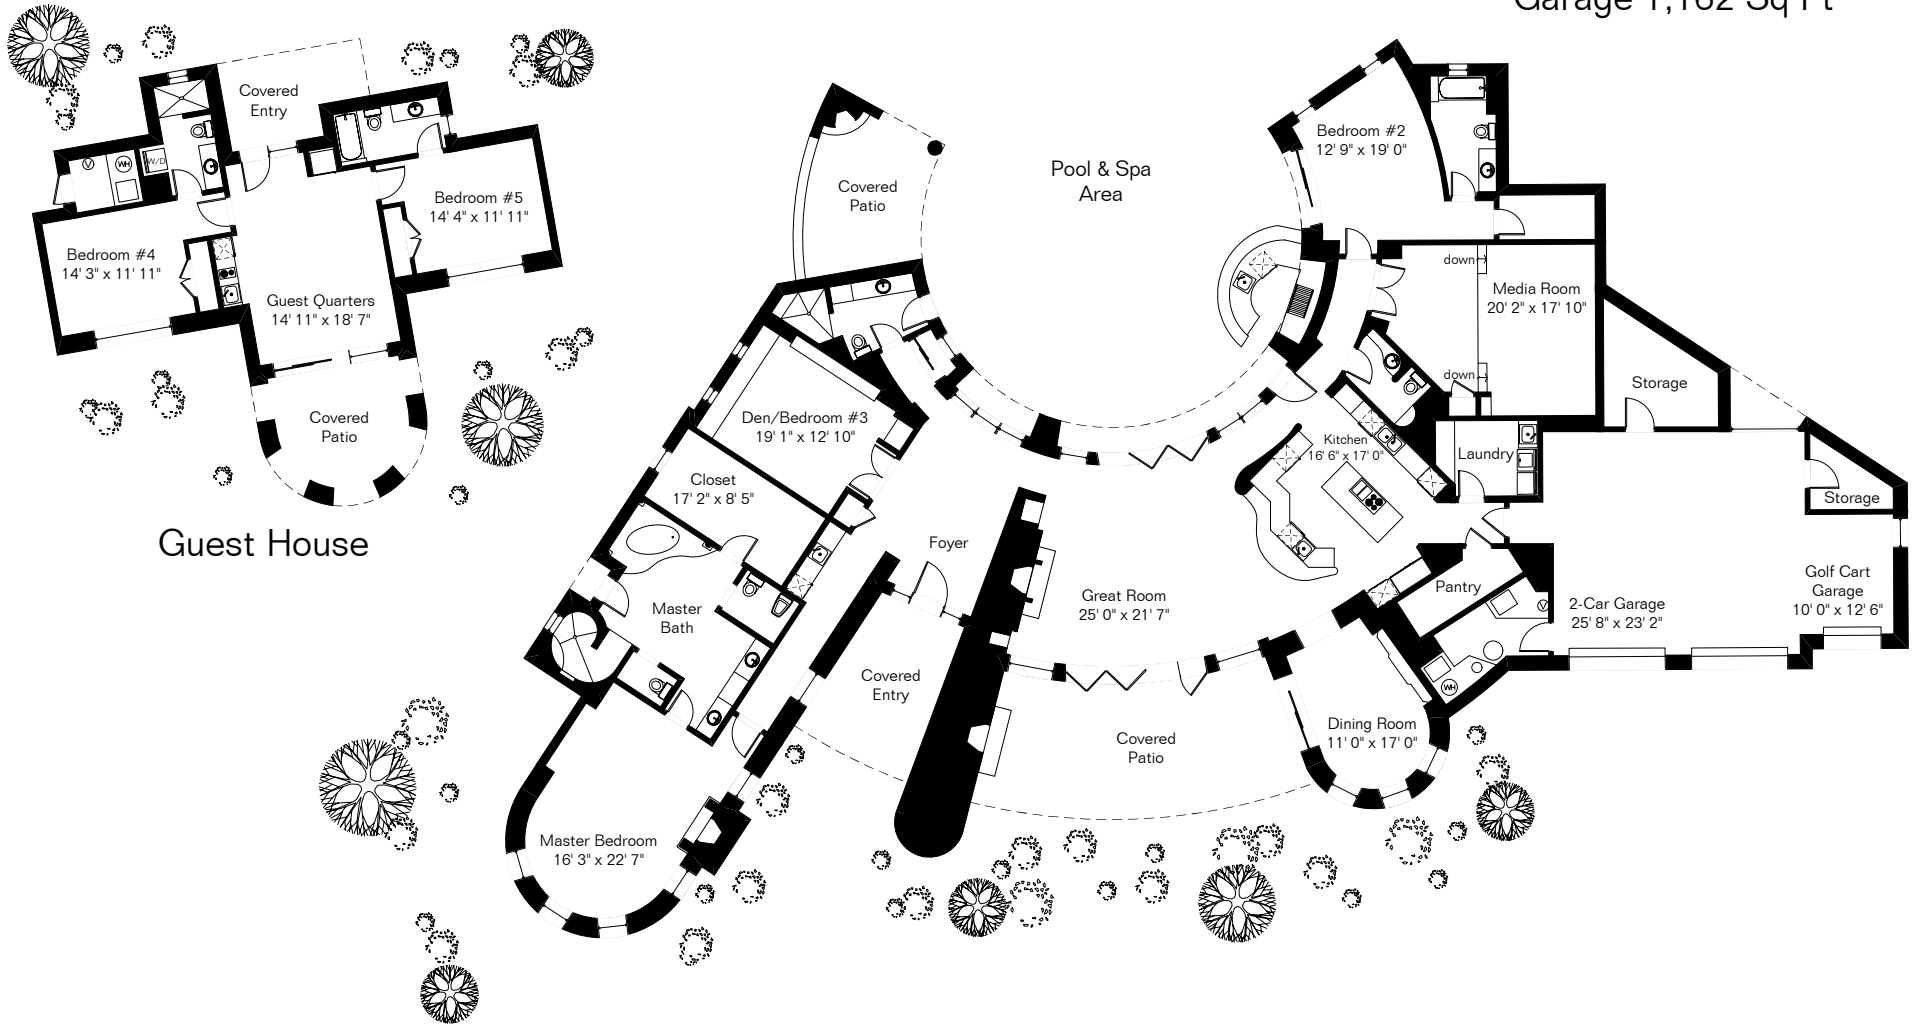

The square footages and room size information are deemed to be reliable but are not guaranteed and should be independently verified. This drawing is for marketing purposes only.

Main House 4,594 Sq Ft
Guest House 1,123 Sq Ft

Total Living Area 5,717 Sq Ft
Garage 1,162 Sq Ft

Guest House

13971 N Jims Deadend Pl

Site Visit July 2017

Copyright 2024 Floor Plans First! LLC
All Rights Reserved.

Floor Plans First!
See the Floor Plan First!
FloorPlansFirst.com™
(520) 881-1500